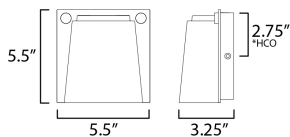

LAMPING

- INPUT VOLTAGE : 120V
- LUMENS : 780 Rated (450 Del.)
- BULB : 1 x 8W LED AC Integrated , 8W Total
- BULB INCLUDED : (Integrated)
- DIMMABLE : Y
- CRI : 90 CRI
- COLOR_TEMP : 3000K
- LIGHTING_DIRECTION : Down